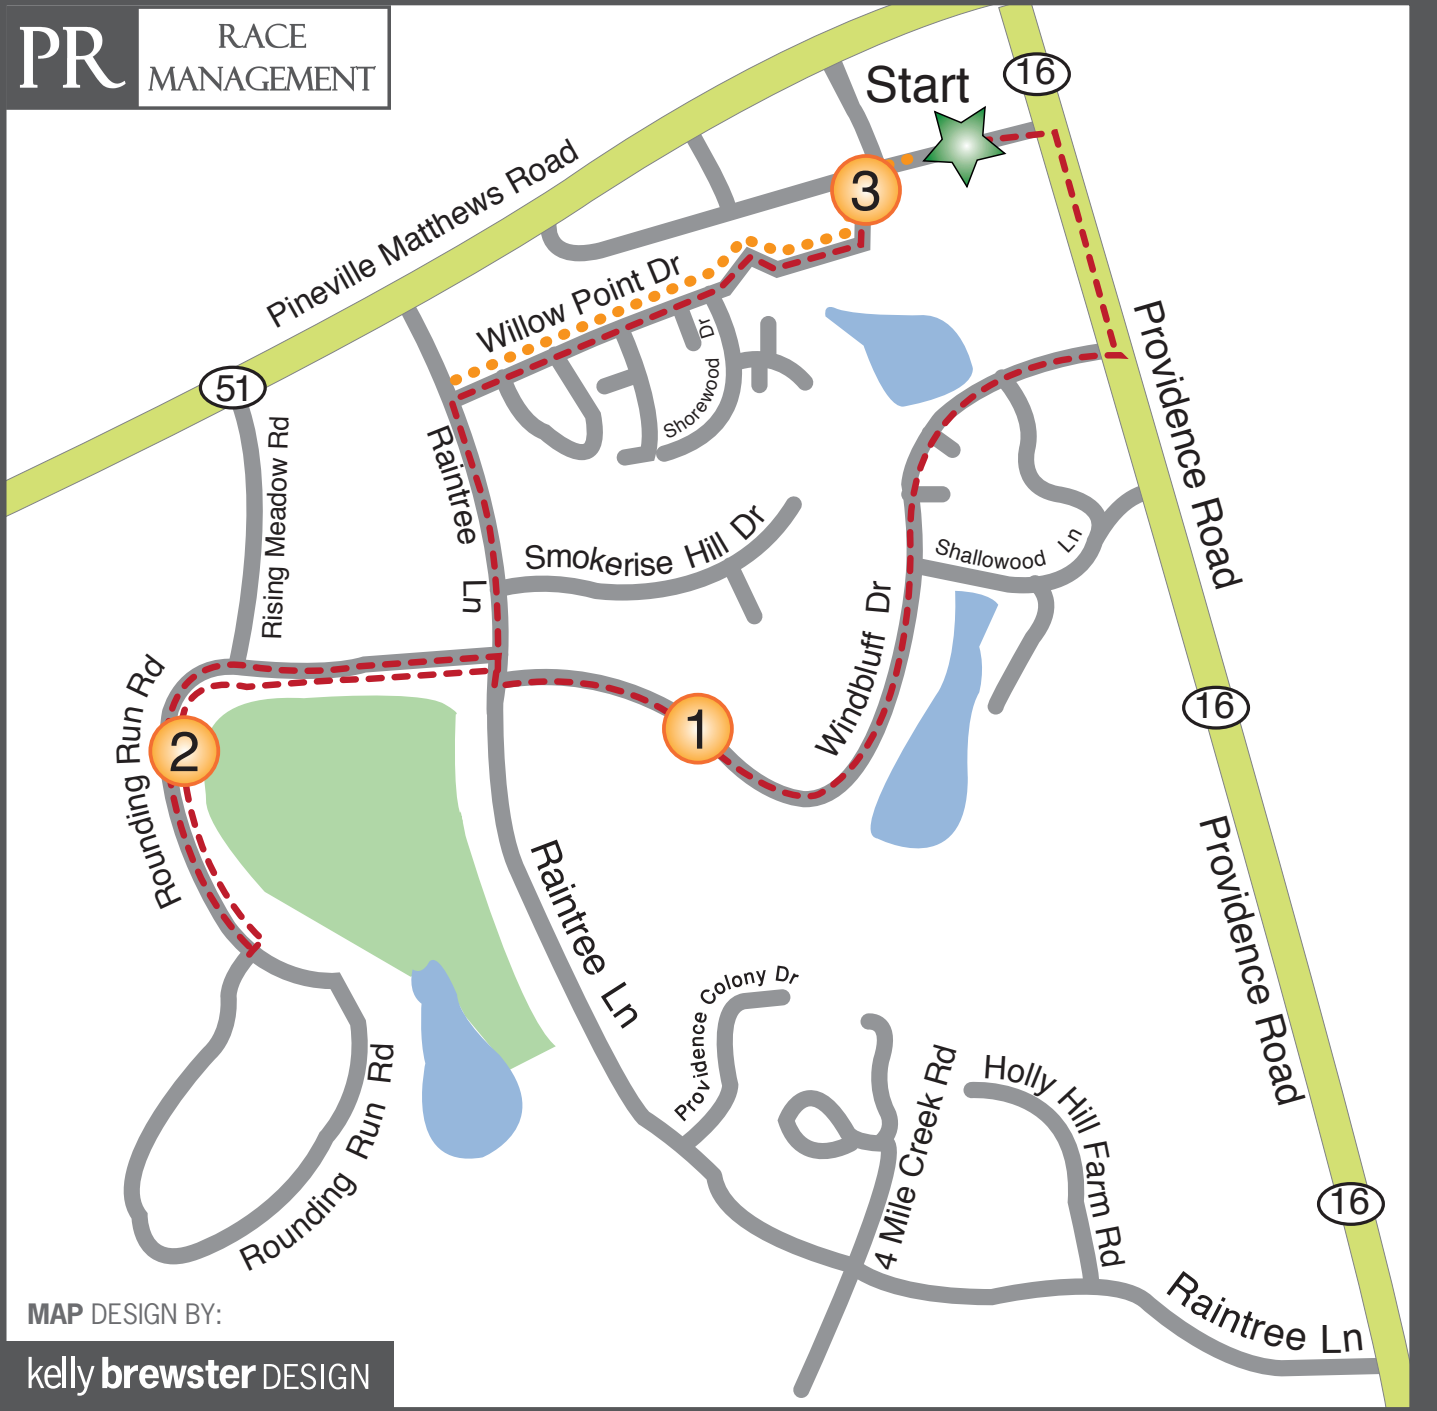

PR

RACE
MANAGEMENT

5K COURSE

.....
1 Mile Fun Run

MAP DESIGN BY:

kelly brewster DESIGN